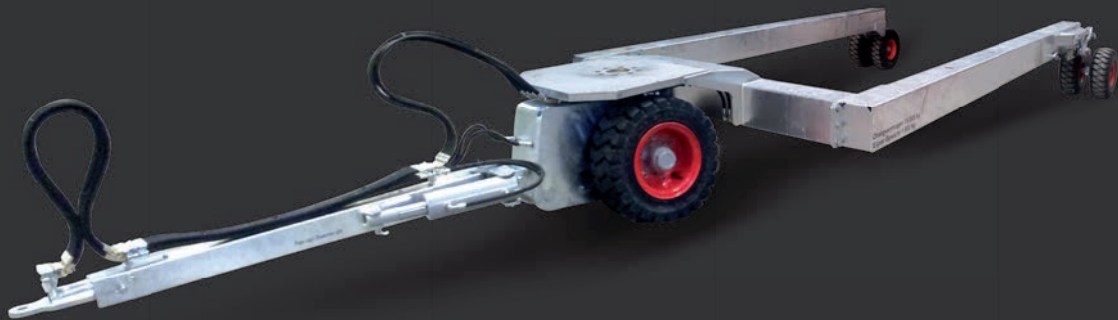

"Presenting the Roodberg "Greenline" range of high-quality but cost effective boat handling products. From 5 to 10tons" "Roodberg's Greenline incorporates innovative design with top quality components built in a state-of-the-art production facility by a team of highly skilled and well motivated workforce. This ensures the delivery of a machine with low operational and service costs and a safe working environment for the operator."

**Yacht Crane:** a comprehensive range of cranes starting at 1 tons providing a simple to operate, safe and reliable machine.

**Mani Bateau:** A simple, manoeuvrable, towed trailer to carry square boat cradles or directly by means of soft adjustable pads.

**Slipway Trailer:** with carrying capacities of 5 and 10 tons, this towed, hydraulically operated trailer provides a very simple and effective way of launching and recovering small boats on a slipway without the need for very heavy recovery equipment.