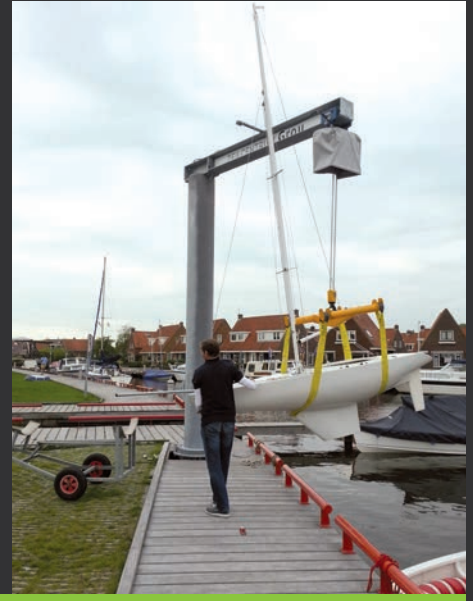

"Presenting the Roodberg "Greenline" range of high-quality but cost effective boat handling products. From 5 to 10tons" "Roodberg's Greenline incorporates innovative design with top quality components built in a state-of-the-art production facility by a team of highly skilled and well motivated workforce. This ensures the delivery of a machine with low operational and service costs and a safe working environment for the operator."

**Yacht Crane:** a comprehensive range of cranes starting at 1 tons providing a simple to operate, safe and reliable machine.

**Mani Bateau:** A simple, manoeuvrable, towed trailer to carry square boat cradles or directly by means of soft adjustable pads.

**Slipway Trailer:** with carrying capacities of 5 and 10 tons, this towed, hydraulically operated trailer provides a very simple and effective way of launching and recovering small boats on a slipway without the need for very heavy recovery equipment.