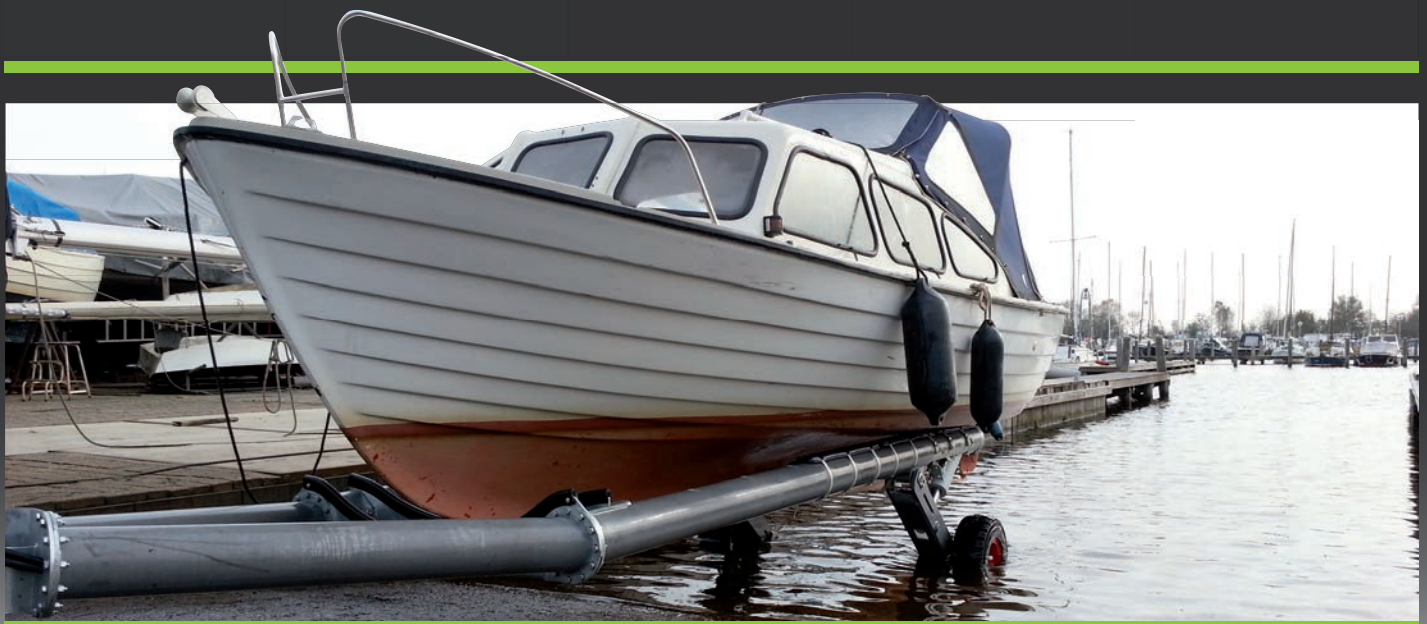

"Presenting the Roodberg "Greenline" range of high-quality but cost effective boat handling products. From 5 to 10tons" "Roodberg's Greenline incorporates innovative design with top quality components built in a state-of-the-art production facility by a team of highly skilled and well motivated workforce. This ensures the delivery of a machine with low operational and service costs and a safe working environment for the operator."

**Yacht Crane:** a comprehensive range of cranes starting at 1 tons providing a simple to operate, safe and reliable machine.

**Mani Bateau:** A simple, manoeuvrable, towed trailer to carry square boat cradles or directly by means of soft adjustable pads.

**Slipway Trailer:** with carrying capacities of 5 and 10 tons, this towed, hydraulically operated trailer provides a very simple and effective way of launching and recovering small boats on a slipway without the need for very heavy recovery equipment.